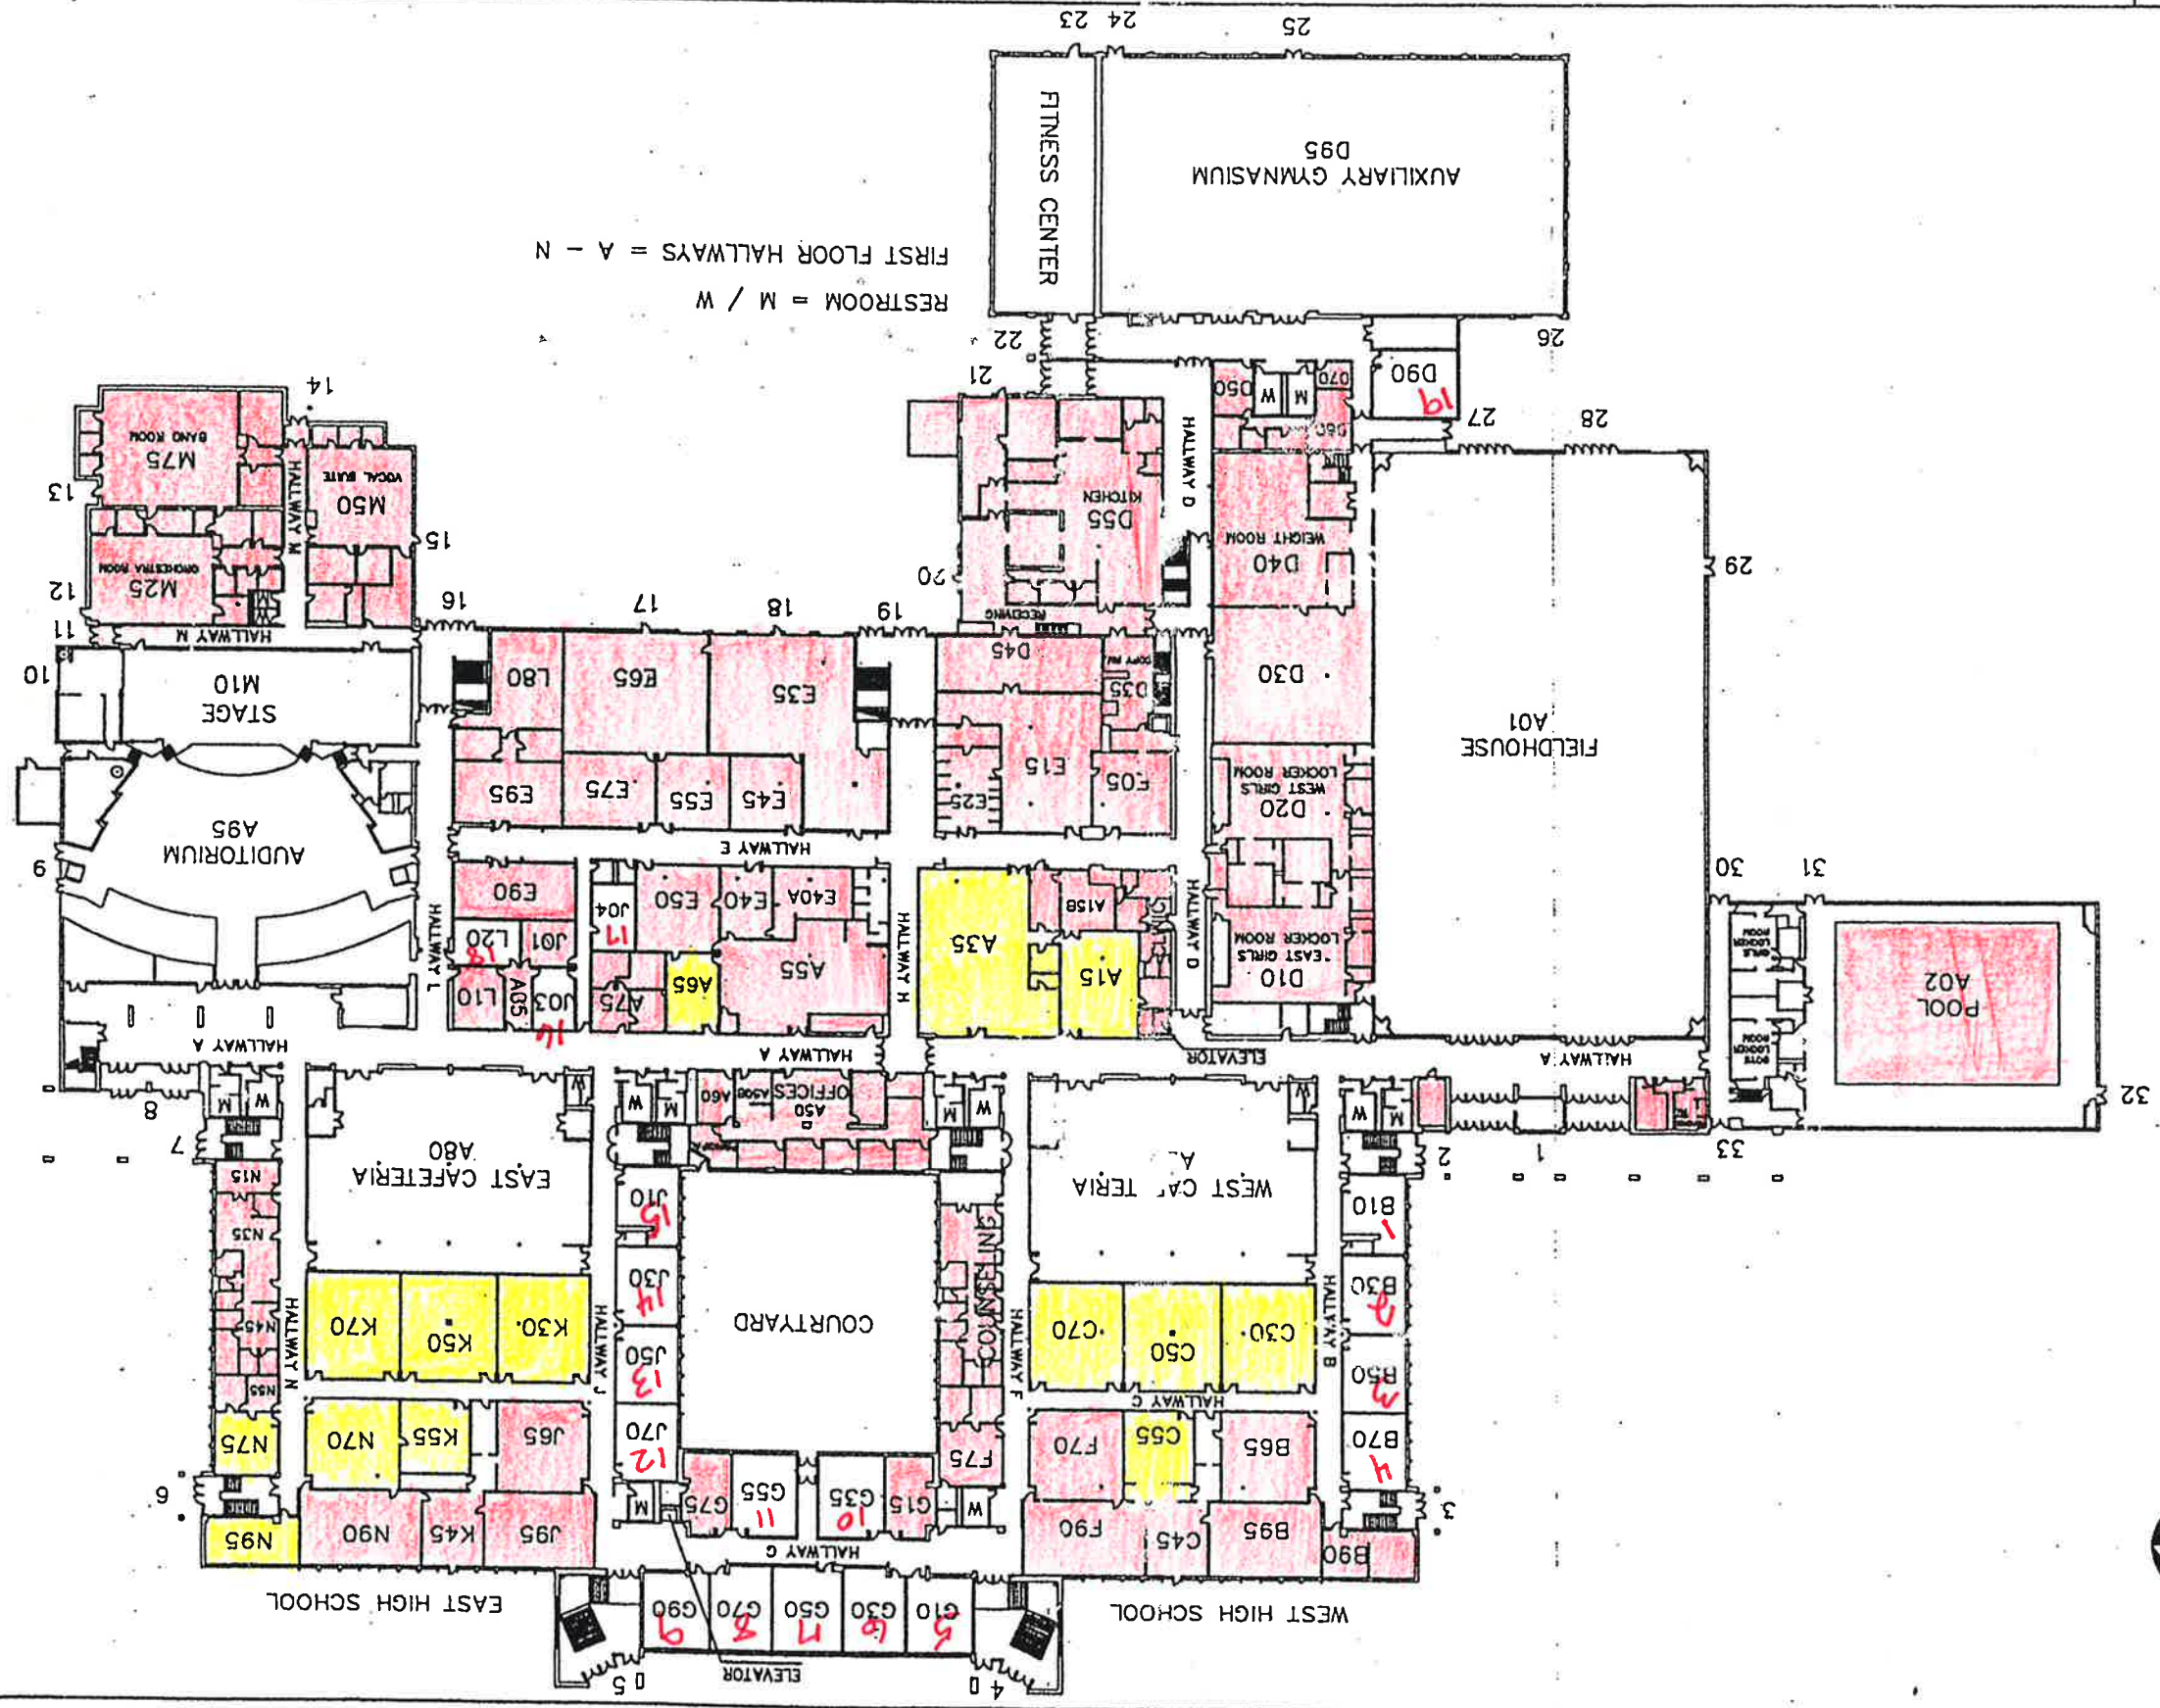

RESTROOM = M / W
FIRST FLOOR HALLWAYS = A - N

2nd floor	Cannot use	9	Try not to use:	61	Available:	61
1st floor	Cannot use	14	Try not to use:	14	Available:	19
	Cafeteria's:	2	Auditorium:	1	Available classrooms:	80
	Try not to use:	23	Total # of rooms:	103	Cafeteria's:	2
	Auditorium:	1	Gyms:	2	Gyms may or may not be available