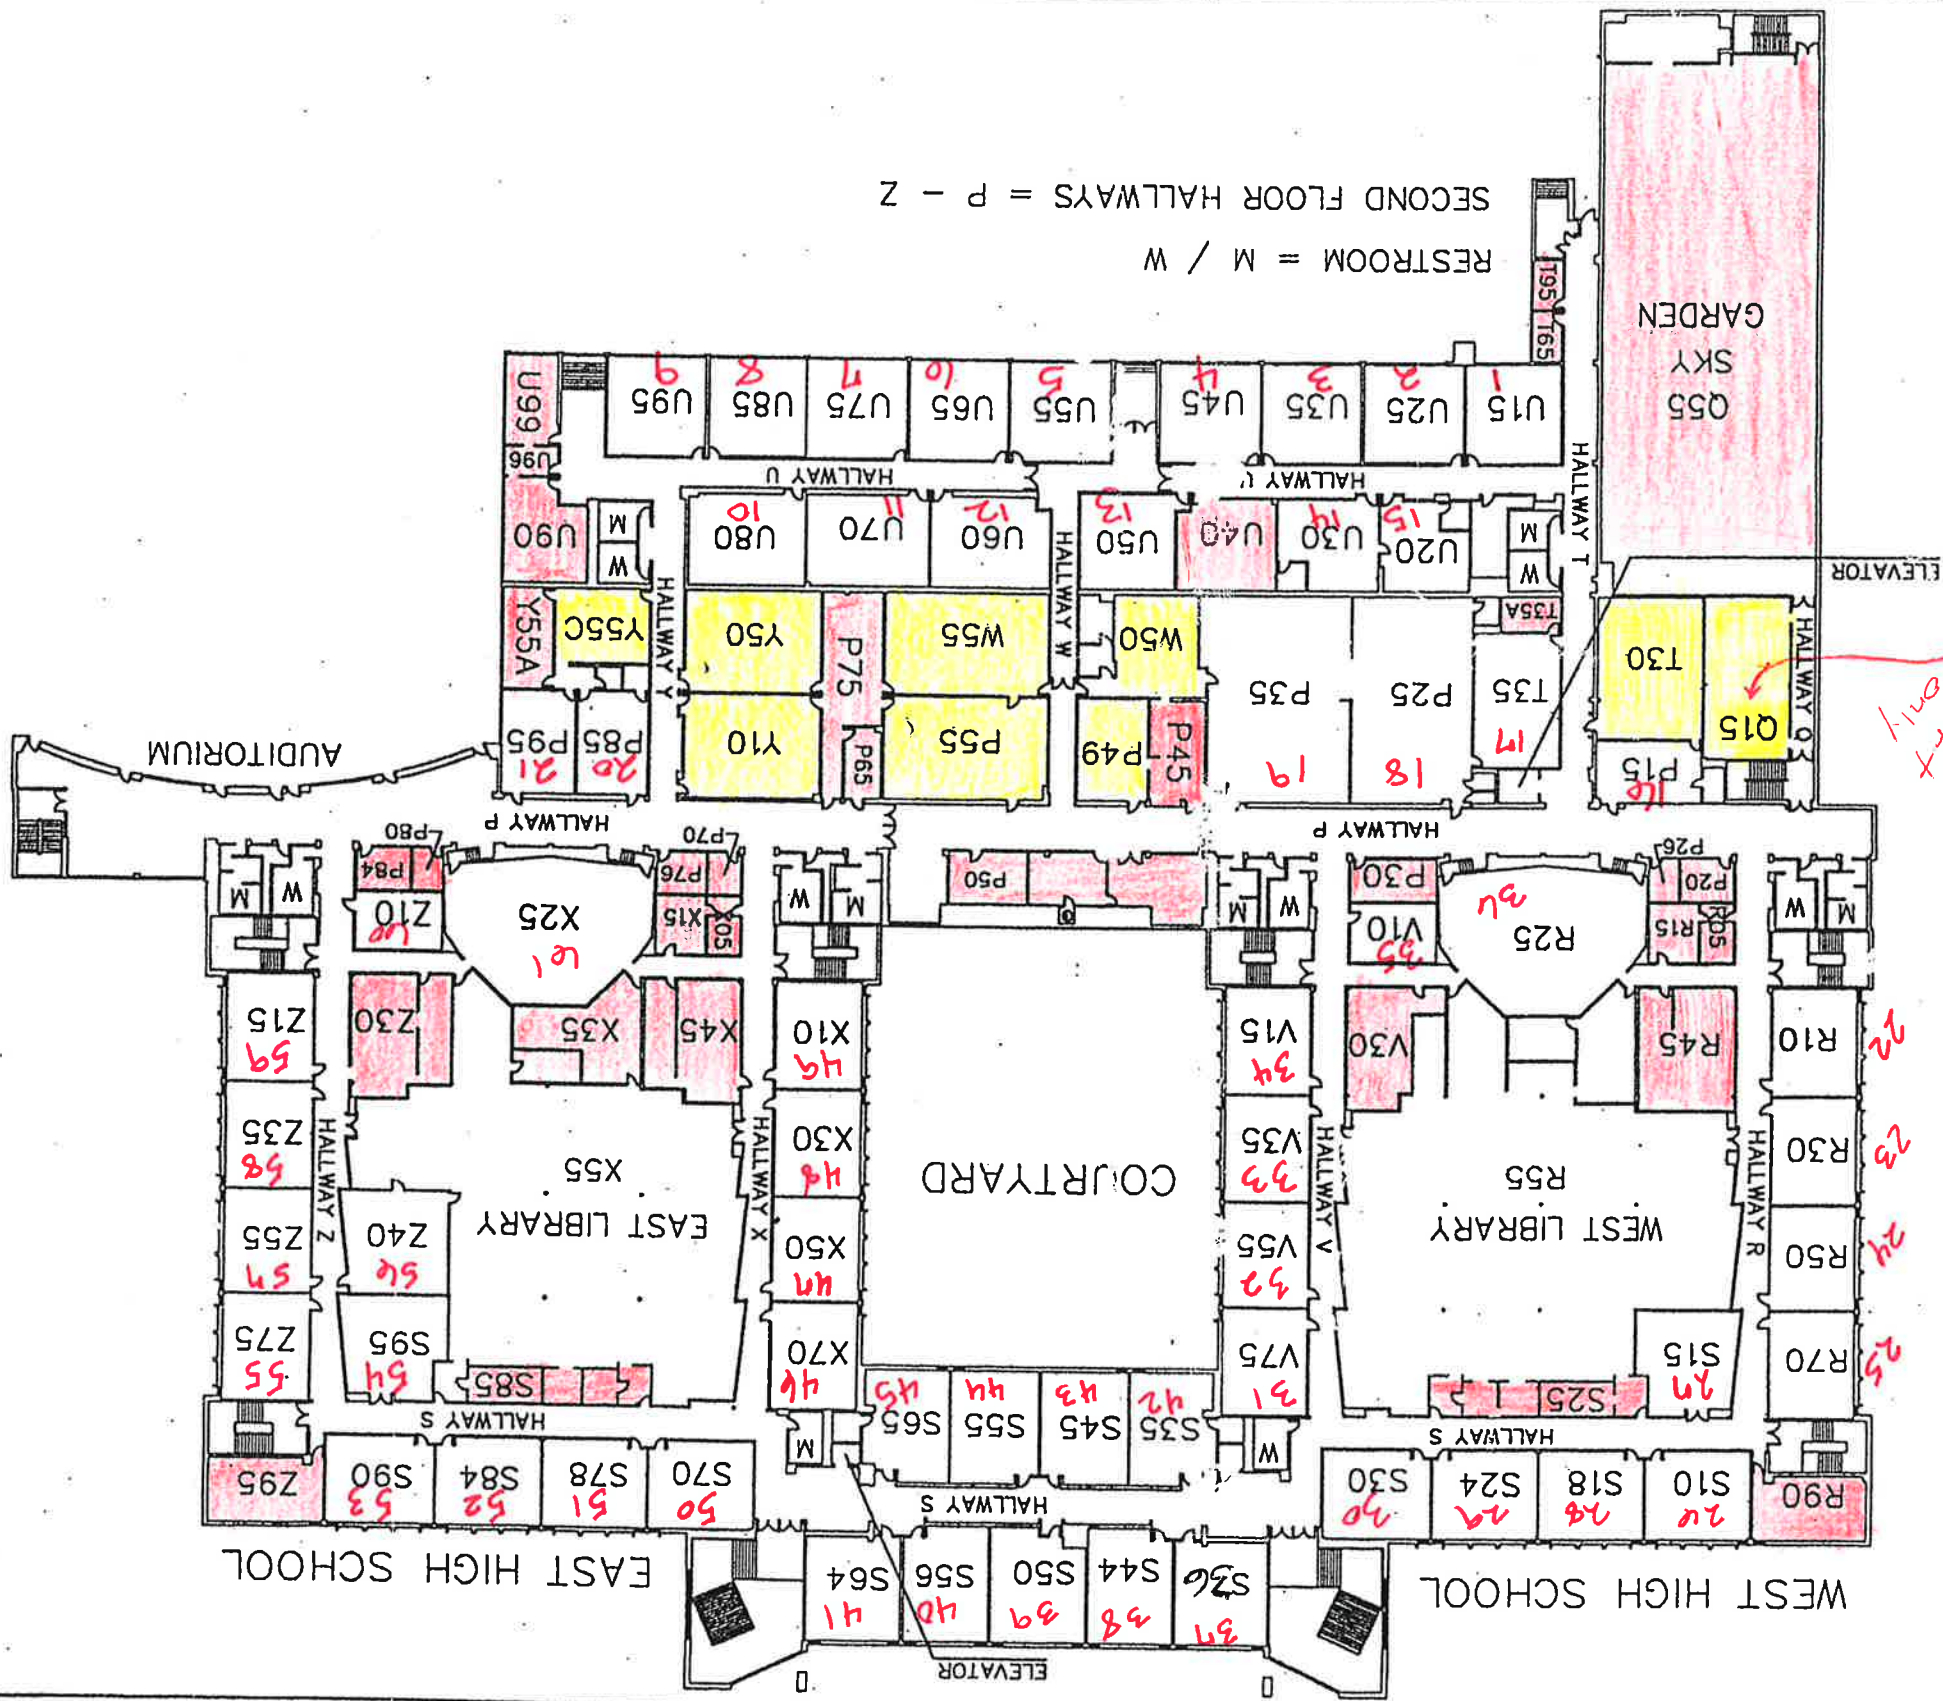

WEST BEND HIGH SCHOOLS
1305 E. DECORAH ROAD
WEST BEND, WI 53099

DRAWN BY: C.M.H.
CHECKED BY: D.L.R.
DATE: 02/07/13
JOB NUMBER: 428A
WEST BEND HIGH SCHOOL
428
SHEET 1 OF 1

RESTROOM = M / W
SECOND FLOOR HALLWAYS = P - Z

Use as last resort only

Room	Availability
2 nd floor	Cannot use
9	Try not to use
61	Available
1 st floor	Cannot use
14	Try not to use
19	Available
2	Cafeteria's
1	Auditorium
80	Available classrooms
23	Try not to use
103	Total # of rooms
2	Cafeteria's
1	Auditorium
2	Gyms

Gyms may or may not be available

RESTROOM = M / W
FIRST FLOOR HALLWAYS = A - N

2 nd floor	Cannot use	9	Try not to use:	61	Available:	61
1 st floor	Cannot use	14	Try not to use:	14	Available:	19
	Cafeteria's:	2	Auditorium:	1	Available classrooms:	80
	Try not to use:	23	Total # of rooms:	103	Cafeteria's:	2
	Auditorium:	1	Gyms:	2	Gyms may or may not be available	